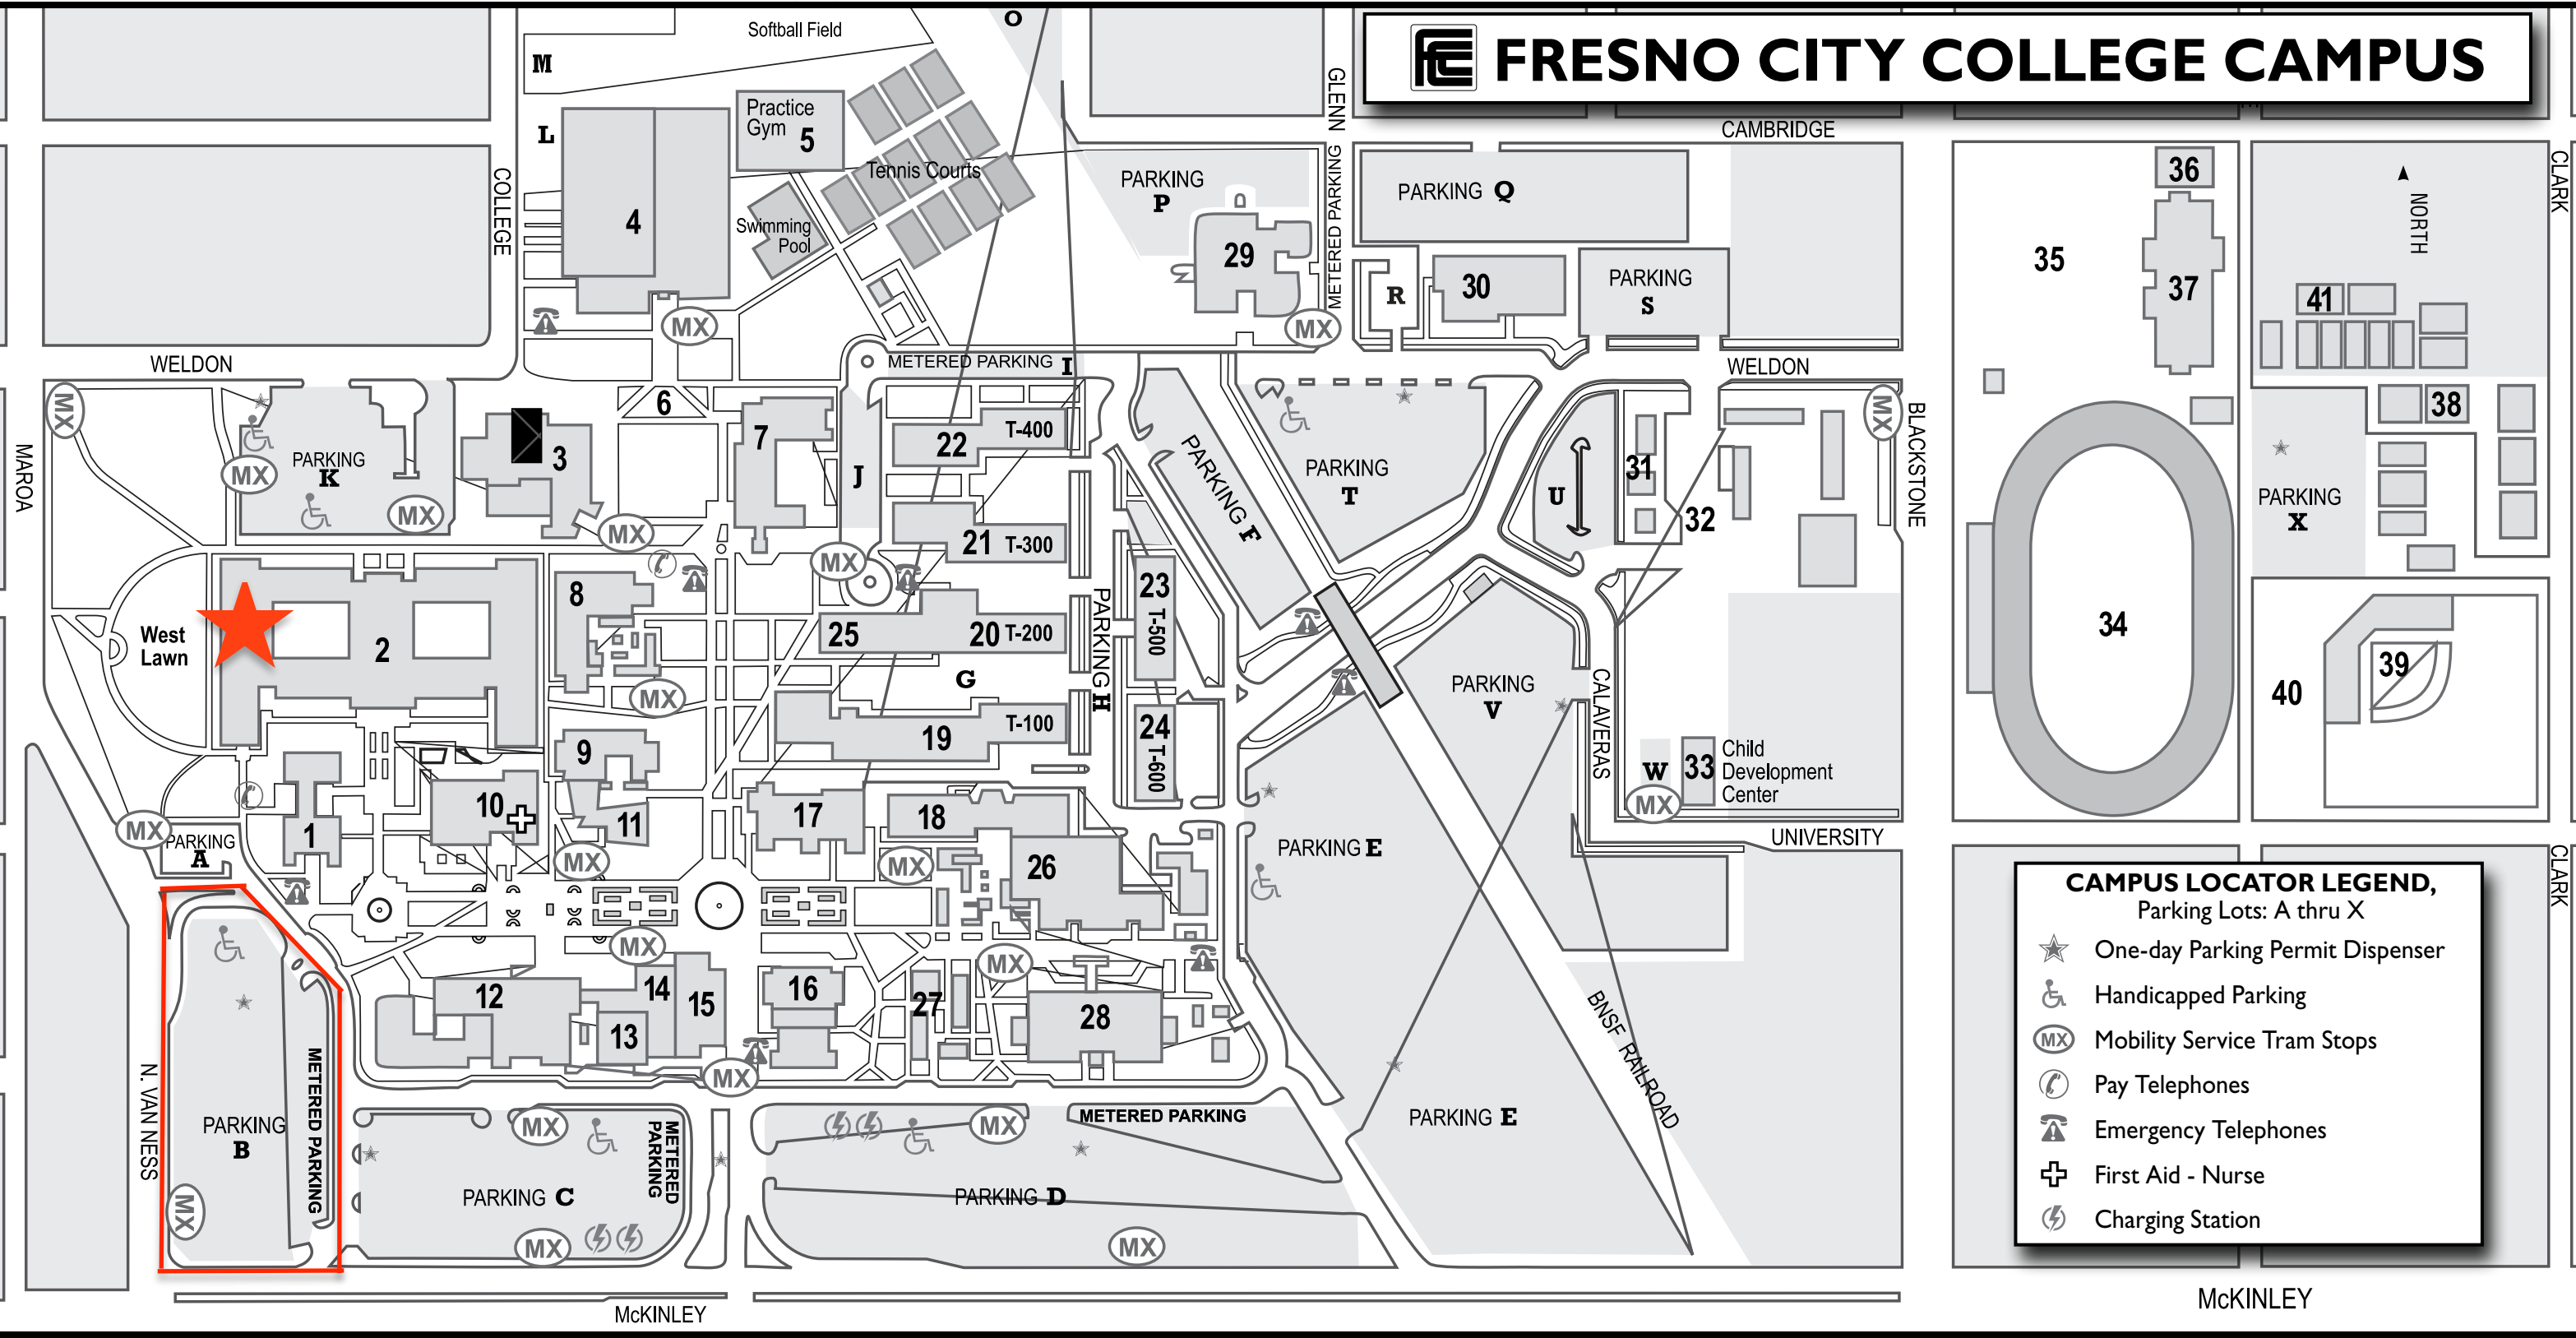

FRESNO CITY COLLEGE CAMPUS

CAMPUS LOCATOR LEGEND,
Parking Lots: A thru X

- ★ One-day Parking Permit Dispenser
- ♿ Handicapped Parking
- MX Mobility Service Tram Stops
- ☎ Pay Telephones
- ☎ Emergency Telephones
- ⛑ First Aid - Nurse
- ⚡ Charging Station